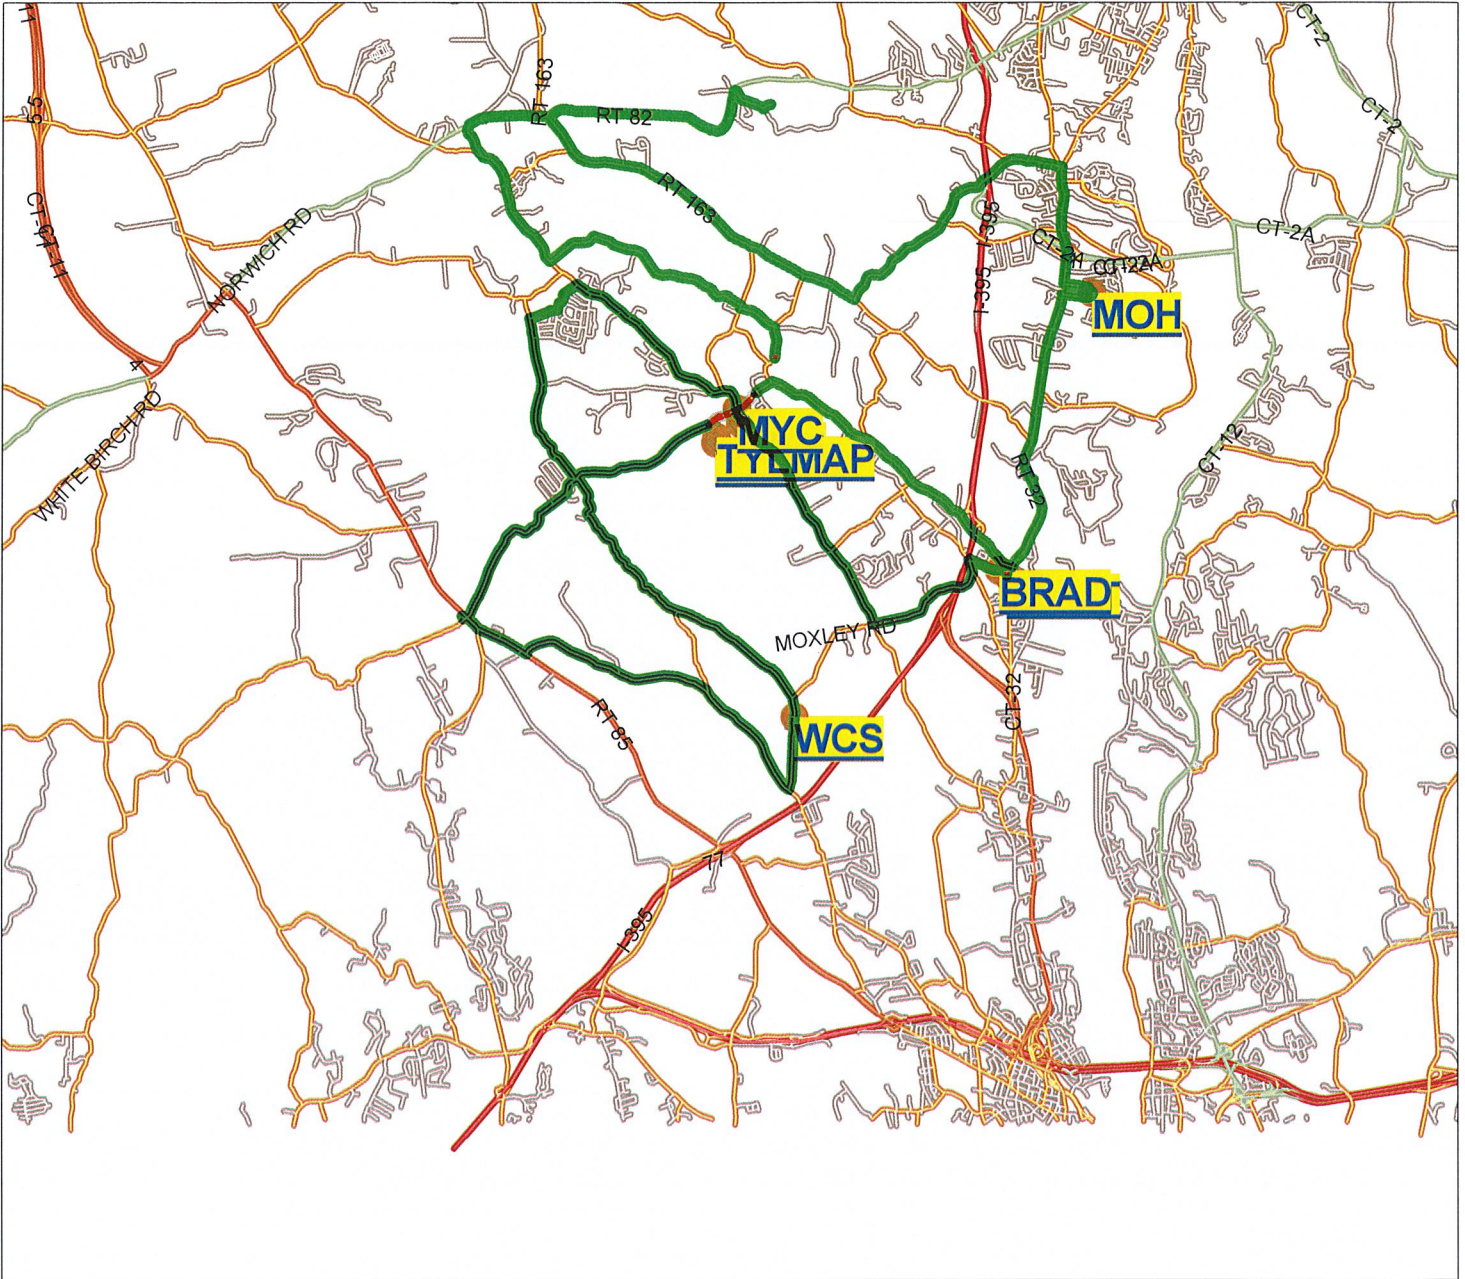

# Montville Public Schools Route Map

**Montville Public Schools  
Bus Driver Directions For LR 2 LATE RUN BUS 2 LATE RUNS**

Route: LR 2 LATE RUN BUS 2	Start Time: 04:15 pm	Total Riders:
Bus:	End Time: 05:08 pm	Max Load: 0
Driver:	Total Time: 53:51	Route Days: MTWHF
Anchor: LEONARD J. TYL MIDDLE SCHOOL	Distance: 22.13 mi.	Schedule Day: Monday

Driver Sign-On Time:N/A

Driver Sign-Off Time:N/A

		<u>Distance</u>	<u>Pick Up</u>	<u>Drop Off</u>
<b>4:15 pm</b>	<b>ORIGIN</b>			
	<b>LEONARD J. TYL MIDDLE SCHOOL</b>			
	Start on TYL DRIVE	0.22		
	Right turn at CHESTERFIELD RD	0.33		
	Right turn at OLD COLCHESTER RD	0.06		
	Bear Right on MONTVILLE HS	0.05		
	Left turn at MONTVILLE HS	0.10		
	Left turn at OLD COLCHESTER RD	0.13		
	Left turn at CHESTERFIELD RD	3.77		
	Continue on GRASSY HILL RD	0.03		
	Right turn at FIRE DEPT	0.03		
	<b>&gt;&gt; TURN AROUND AT &lt;&lt;</b>			
	FIRE DEPT (END)	0.03		
	Left turn at GRASSY HILL RD	0.03		
	Right turn at RT 85	0.72		
	Left turn at TURNER RD	2.04		
	Continue on VAUXHALL ST	1.28		
	Left turn at HUNTS BROOK RD	1.14		
	Continue on FIRE ST	3.11		
	Left turn at CHESTERFIELD RD	0.01		
	Right turn at CHAPEL HILL RD	1.78		
	Right turn at NEW YORK RD	0.29		
	Left turn at CONNECTICUT BLVD	0.35		
	Right turn at OLD COLCHESTER RD	4.80		
	Left turn at MOXLEY RD	1.23		
	Bear Left on JEROME RD	0.13		
	Right turn at MAPLE AVE	0.40		
	Right turn at MONTVILLE TOWN HALL RD	0.04		
<b>5:08 pm</b>	<b>END</b>			
	<b>MONTVILLE TOWN HALL</b>			

**Montville Public Schools  
Bus Driver Directions For LR 1 LATE RUN BUS 1 LATE RUNS**

Route: LR 1 LATE RUN BUS 1	Start Time: 04:15 pm	Total Riders:
Bus:	End Time: 05:09 pm	Max Load: 0
Driver:	Total Time: 54:45	Route Days: MTWHF
Anchor: LEONARD J. TYL MIDDLE SCHOOL	Distance: 26.69 mi.	Schedule Day: Monday